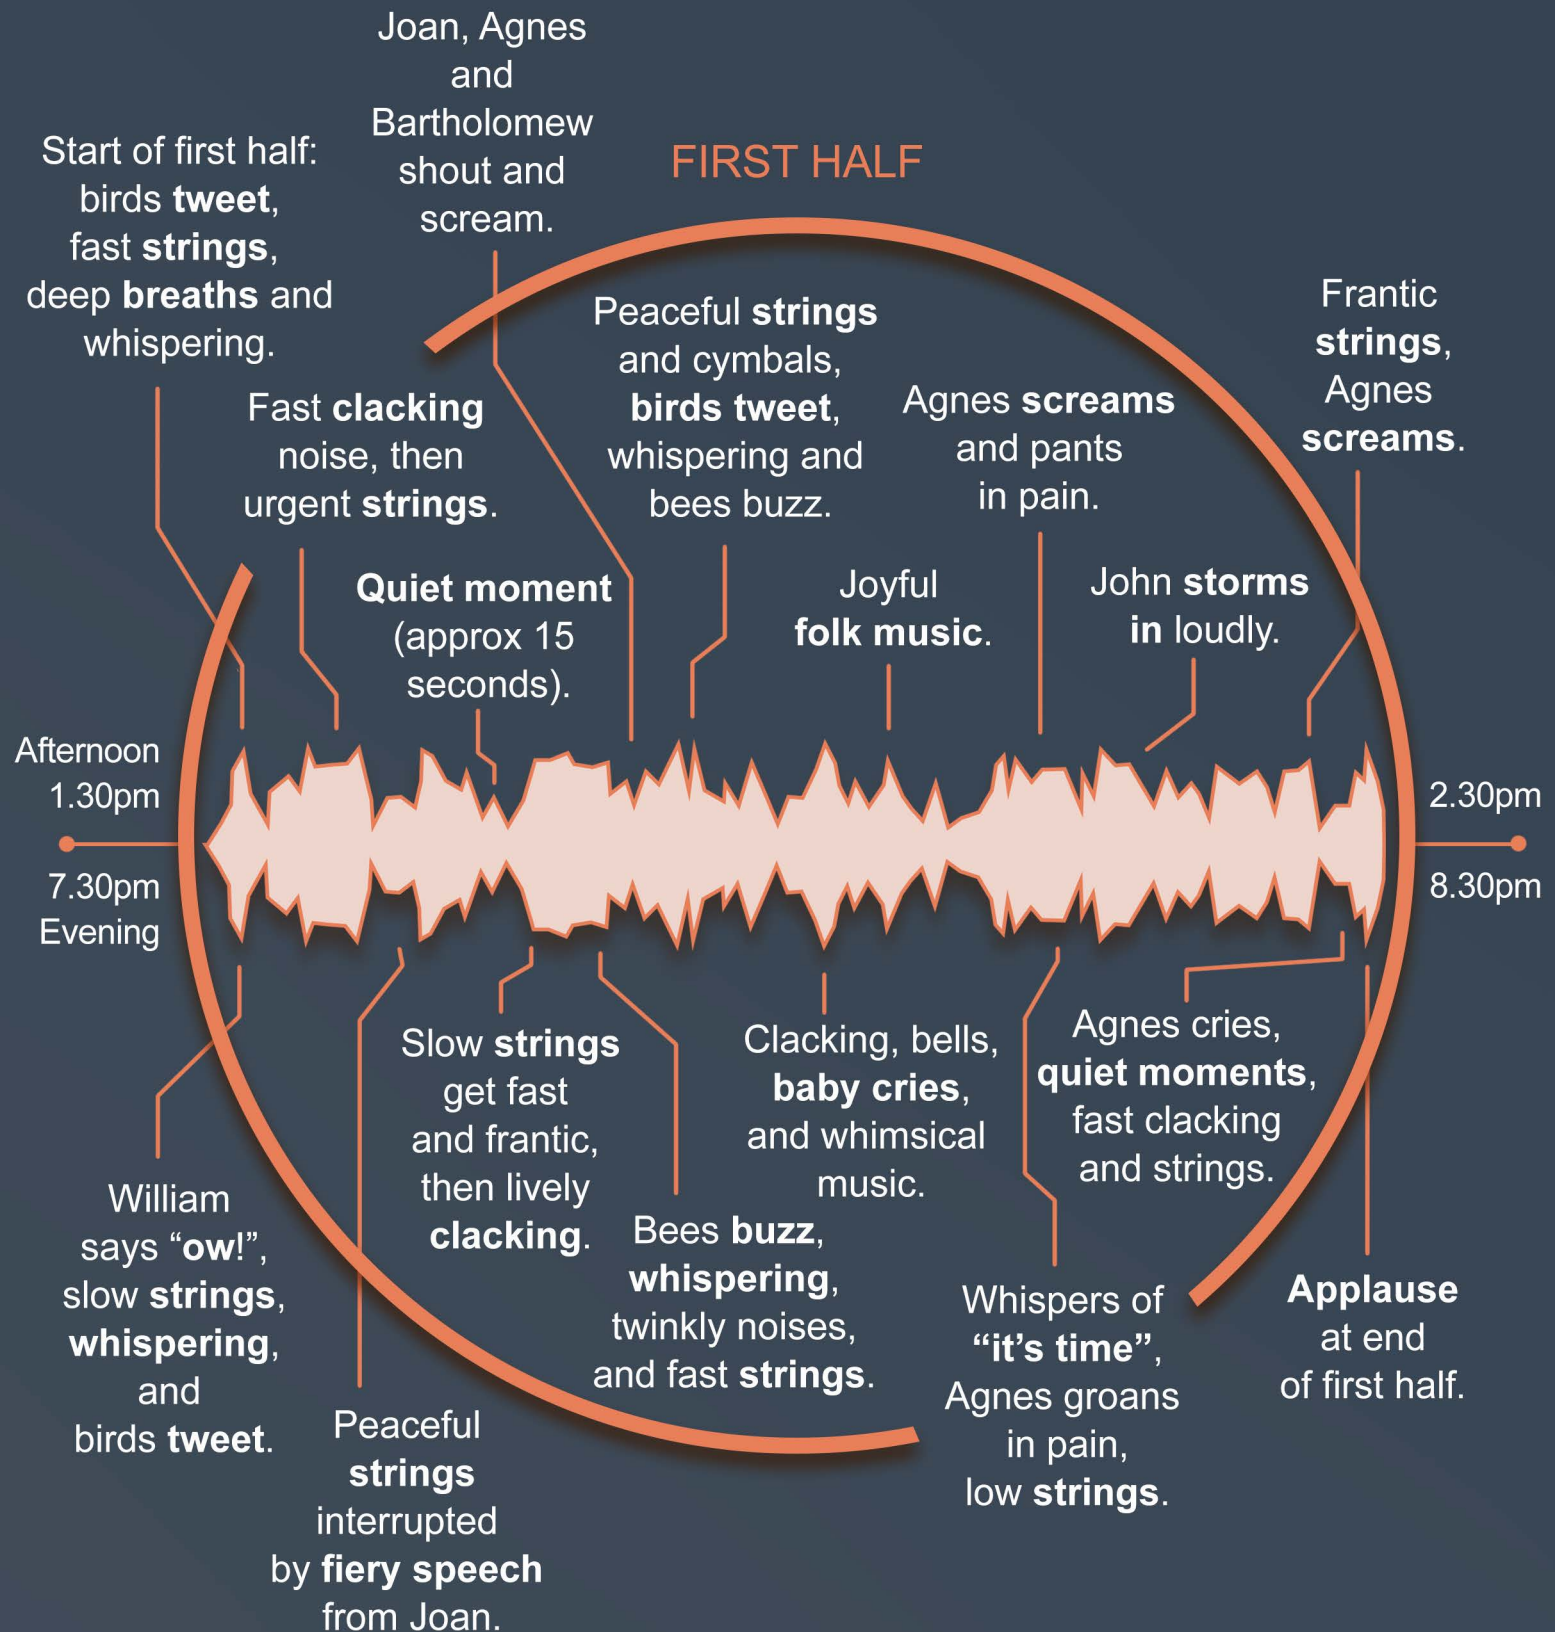

Hamnet Sonic Story

This graphic tells the 'Sonic Story' of Hamnet. It highlights loud and quiet moments from throughout the performance and moments where the sound changes suddenly.

(Times are all approximate)

Sonic Story based on a performance in Stratford upon Avon.

SECOND HALF

(Times are all approximate)

Sonic Story based on a performance in Stratford upon Avon.