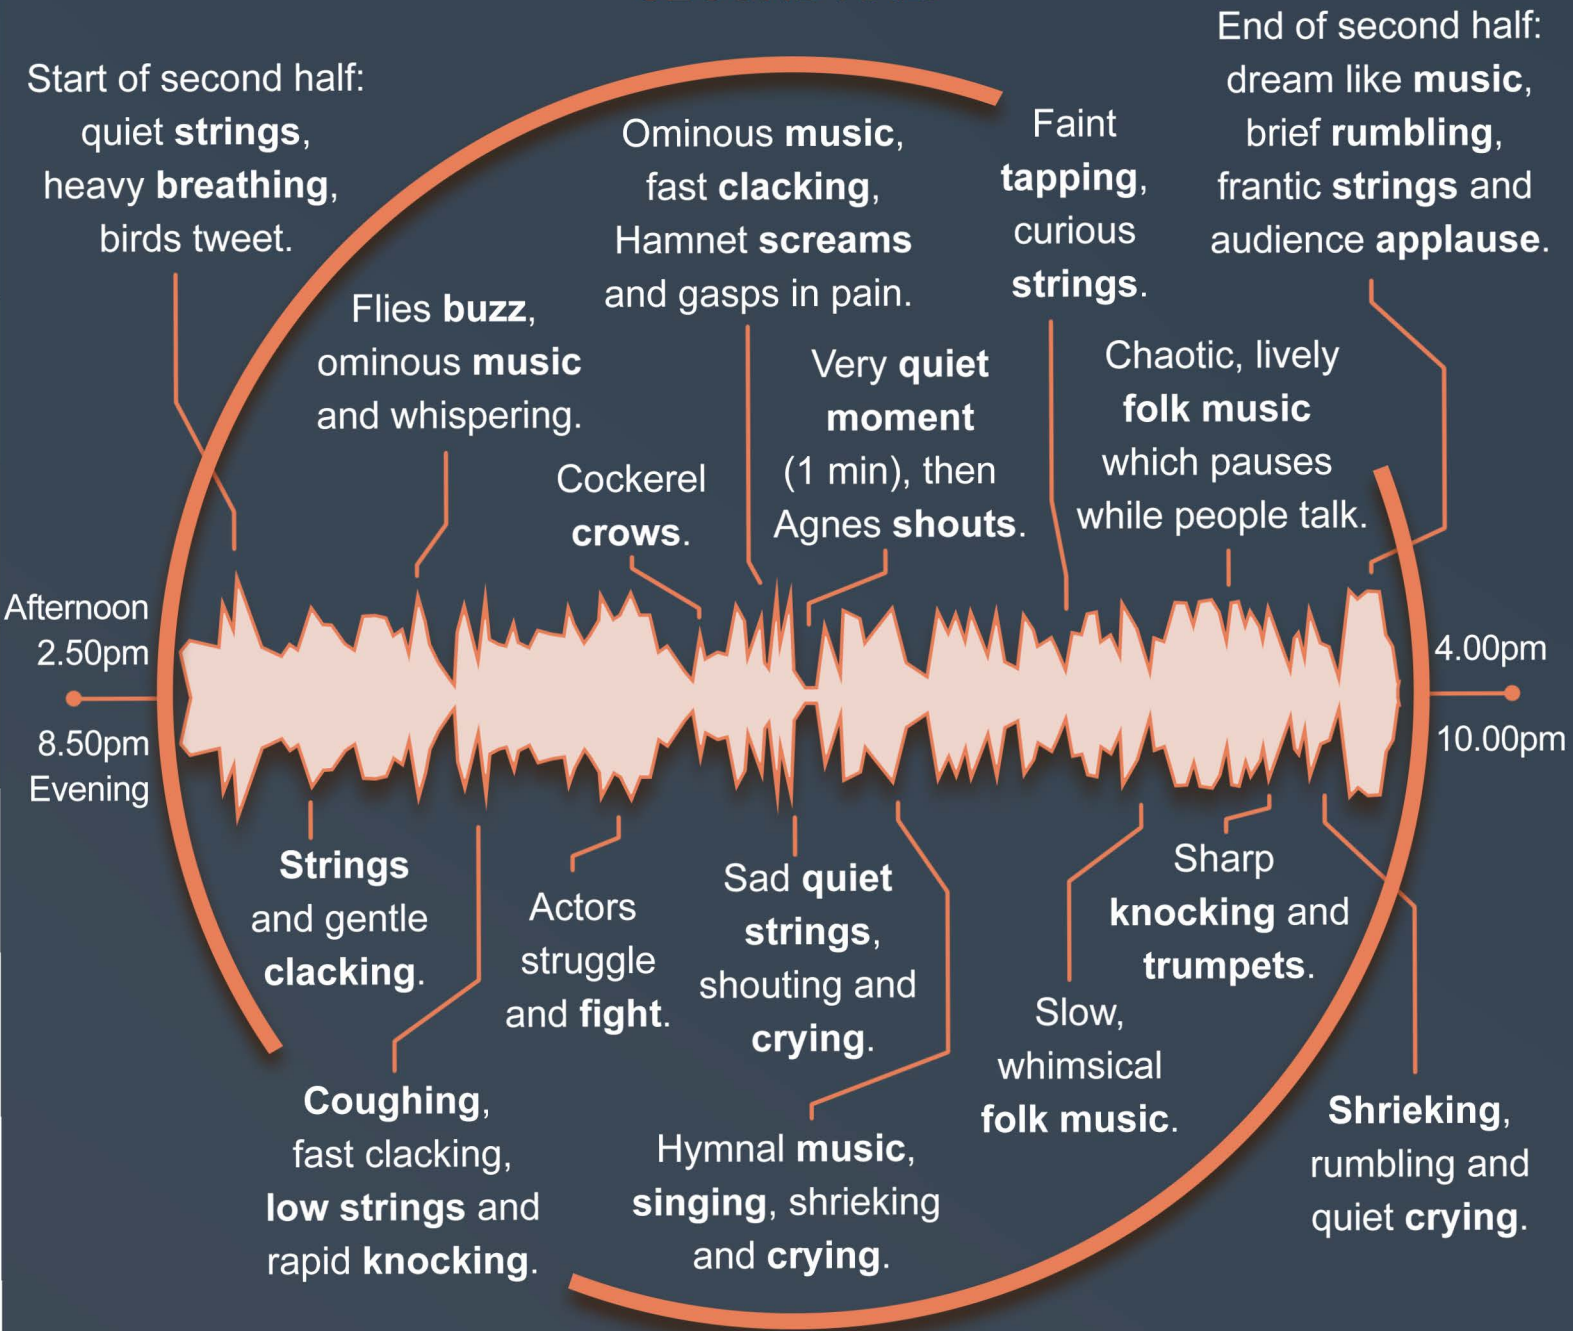

Hamnet Sonic Story

This graphic tells the 'Sonic Story' of Hamnet. It highlights loud and quiet moments from throughout the performance and moments where the sound changes suddenly.

(Times are all approximate)

Sonic Story based on a performance in Stratford upon Avon.

SECOND HALF

(Times are all approximate)

Sonic Story based on a performance in Stratford upon Avon.